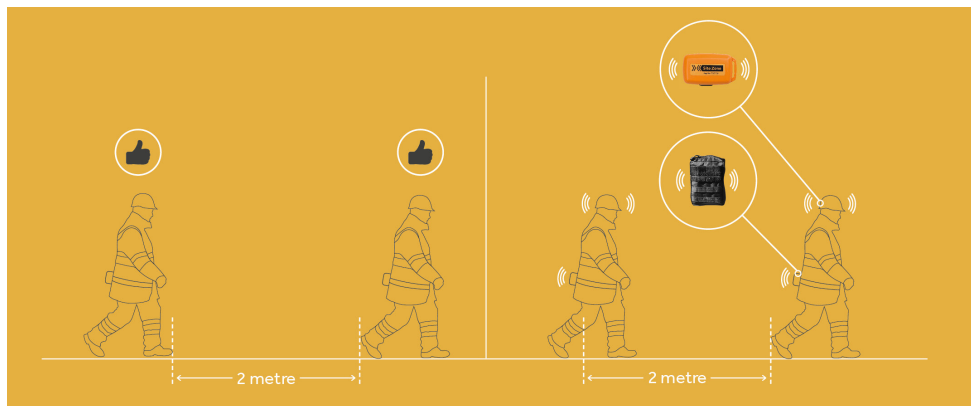

## The Personnel Distancing System (PDS) can help reduce the risk of spreading COVID 19

### What is SiteZone PDS?

SiteZone PDS is a system designed to help enforce the 2-metre social distance rule which has been brought in as a result of the COVID-19 outbreak.

### How does SiteZone PDS work?

The system is based on the field proven SiteZone proximity warning system uses the same core technology which is used across a wide range of industries.